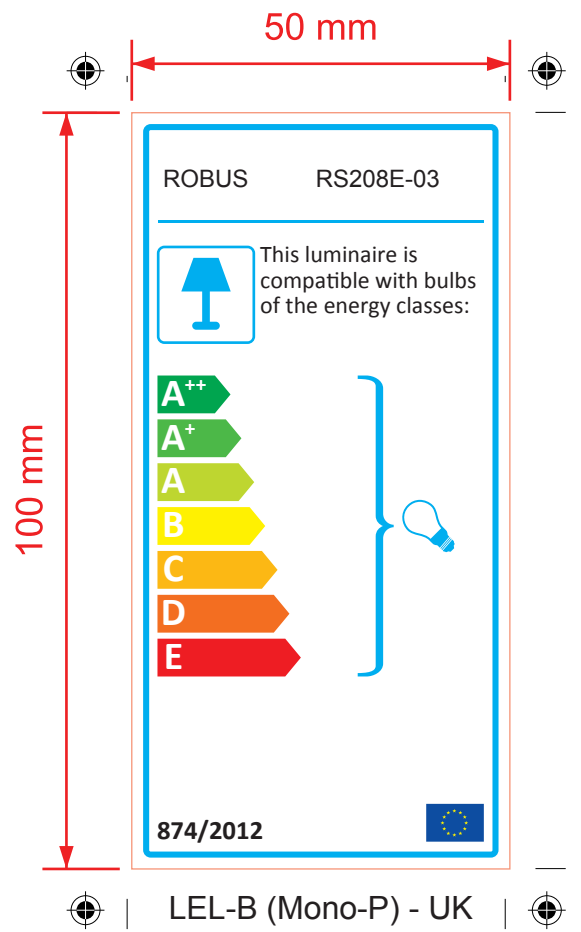

LEL-B (Mono-L) - UK
50mm x 100mm

LEL-B (Mono-P) - UK
100mm x 50mm